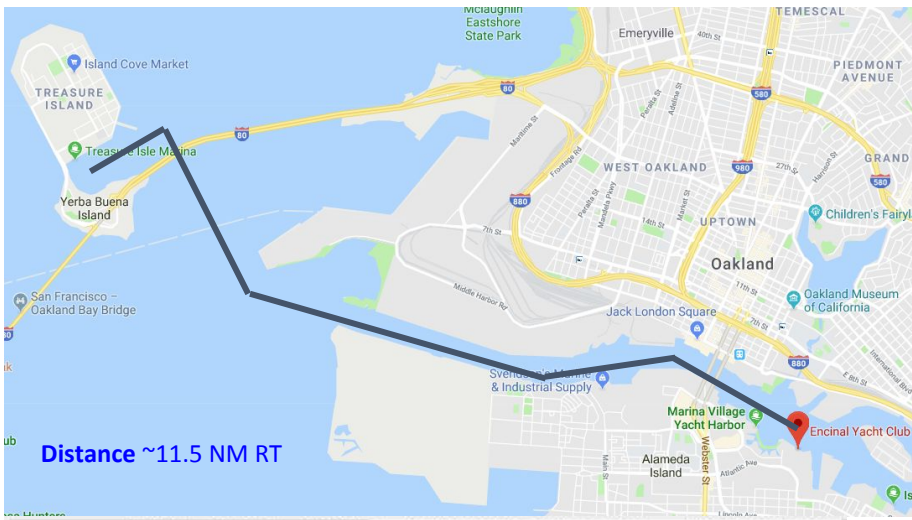

March 30th Encinal YC Cruise Out

Distance ~11.5 NM RT

- Dates:** March 30, 2019
- Destination:** Encinal Yacht Club
- Charts:** 18650
- Cruise Leader:** Atta Pilram/ attapilram@yahoo.com
- VHF Channel being monitored:** 68
- Overview:** Cruise out to Encinal Yacht Club
- Items to bring along:** warm clothes & PFD if arriving by boat, sunscreen
- Activities Schedule:**
 - 1100 hrs –Meet at club to pick up crew. Push off by 1130
 - 1330 hrs –arrive at EncinalYacht Club
 - hang out at the Encinal Yacht Club bar for lunch and drinks ([Encinal YC menu](#))
 - 1530 hrs.- head back home to TIYC, arrive back 1730 hrs.

Signup sheet hyperlink: [March 30th Encinal YC Cruise Out](#)

Treasure Island Yacht Club
300 Clipper Cove Way, Treasure Island
San Francisco, CA 94130-1701