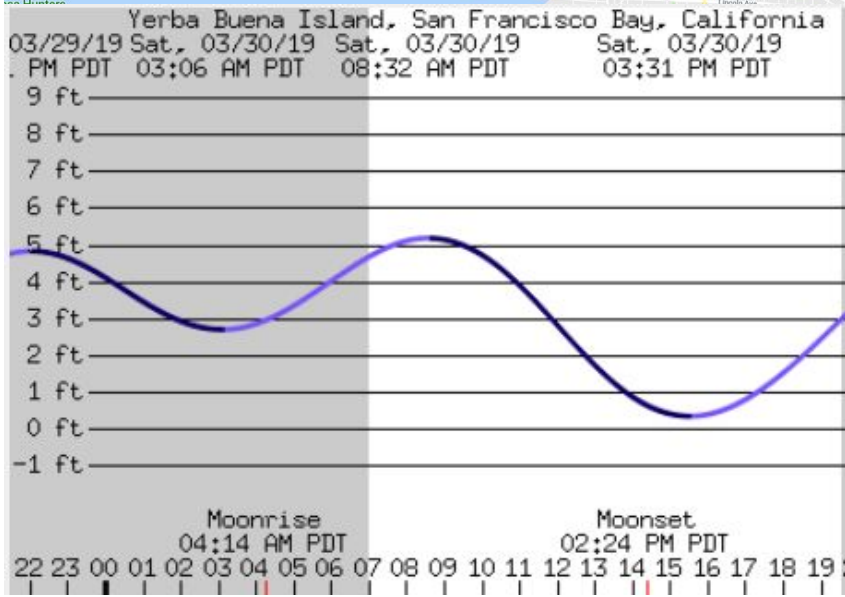

March 30th Encinal YC Cruise Out

Distance ~11.5 NM RT

- Dates:** March 30, 2019
- Destination:** Encinal Yacht Club
- Charts:** 18650
- Cruise Leader:** Atta Pilram/ attapilram@yahoo.com
- VHF Channel being monitored:** 68
- Overview:** Cruise out to Encinal Yacht Club
- Items to bring along:** warm clothes & PFD if arriving by boat, sunscreen
- Activities Schedule:**
 - 1100 hrs –Meet at club to pick up crew. Push off by 1130
 - 1330 hrs –arrive at EncinalYacht Club
 - hang out at the Encinal Yacht Club bar for lunch and drinks ([Encinal YC menu](#))
 - 1530 hrs.- head back home to TIYC, arrive back 1730 hrs.

Signup sheet hyperlink: [March 30th Encinal YC Cruise Out](#)

Treasure Island Yacht Club
300 Clipper Cove Way, Treasure Island
San Francisco, CA 94130-1701