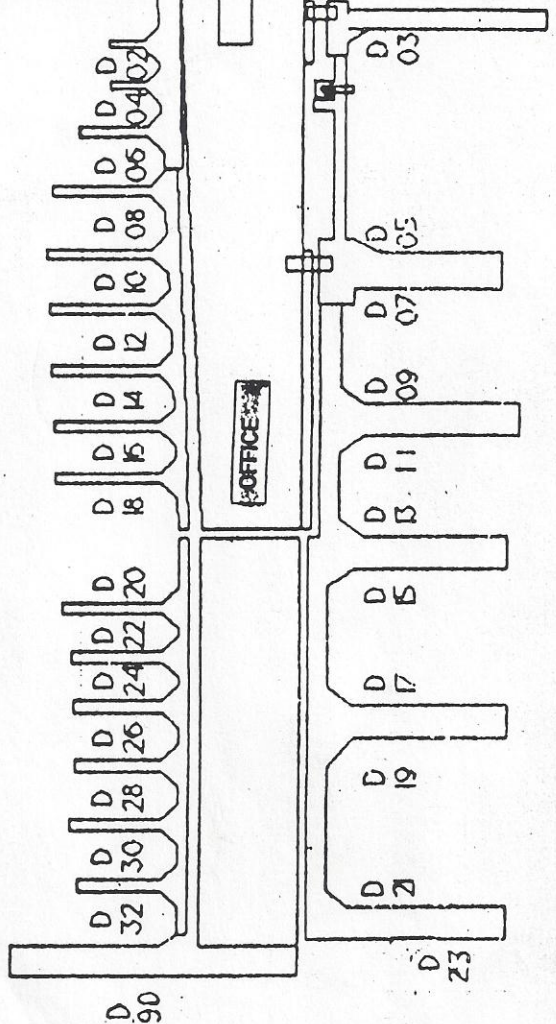

PUBLIC TOILETS

Treasure Island Marina

CROSS ROADS CAFE

TREASURE ISLAND YACHT CLUB

PARKING LOT

WEST GATE

MAIN GATE

KEY
TOILETS/
SHOWERS

Dinghy Storage

B58

B57

6-21-02
R. KERN